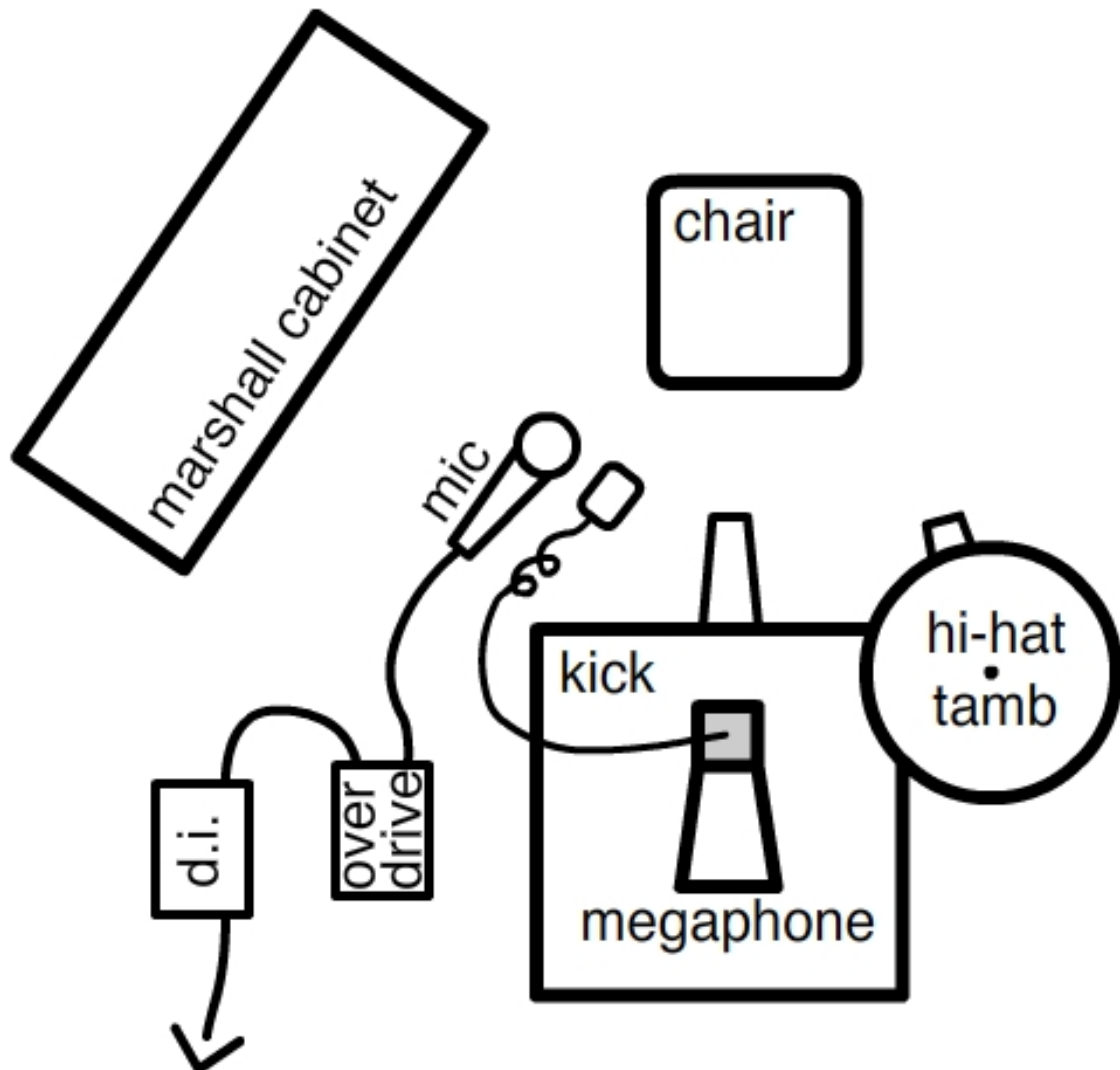

STAGE PLAN

TONGUE TIED TWIN

Kick, Hi-Hat, Tambourine
Guitar, Blues Harp, Kazoo
Voice, Megaphone

1 power socket is needed
2 x 2 meters of space is required

Contact:
Christian Buehlmann
email: tonguetiedtwin@gmail.com
phone: +41 78 739 68 62